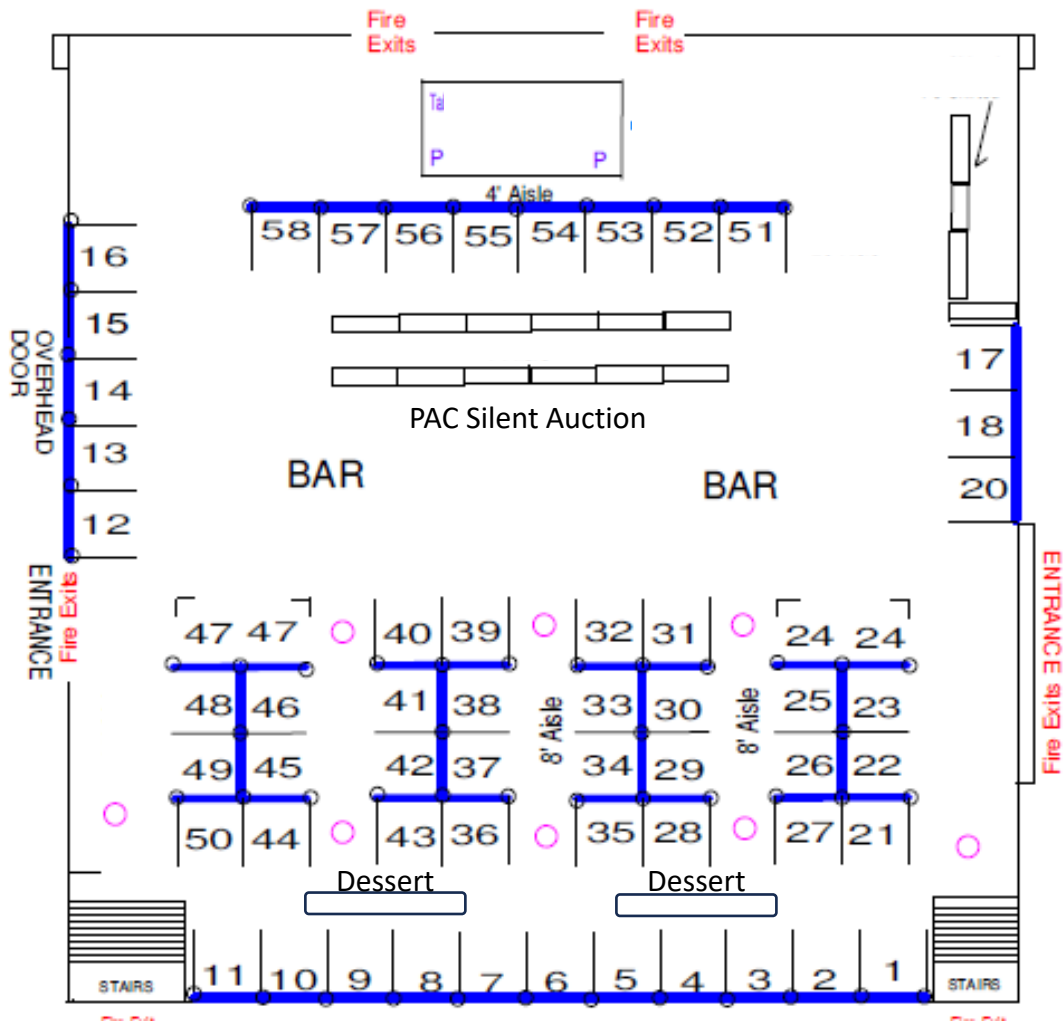

2023 MTA Annual Conference EXPO Map Cragun's Resort – Sports Centre

- | | | |
|---------------------------------|--|-------------------------------|
| 1. I-State Truck Center | 21. Thermo King | 41. Cummins |
| 2. Wallwork Financial | 22. Motive | 42. Pedigree Technologies |
| 3. Pro Resources | 23. Nuss Truck & Equipment | 43. Sunbelt Business Advisors |
| 4. Ritchie Brothers Auctioneers | 24. Blaine Brothers | 44. T-Mobile for Business |
| 5. Air-Weigh | 25. Rihm Family Companies | 45. Astleford International |
| 6. Arcon | 26. Cottingham & Butler | 46. Interstate Power Systems |
| 7. Bauer Built Tire & Service | 27. WorkforceQA | 47. Trimble Transportation |
| 8. Verisk | 28. Netradyne | 48. Lube-Tech |
| 9. Pomp's Tire Service | 29. IdleSmart | 49. Penske |
| 10. Beaudry Oil & Propane | 30. Marion Body Works | 50. Webasto |
| 11. TVC Pro Driver | 31. MN State CDL Consortium | 51. FleetPride |
| 12. Allstate Peterbilt Group | 32. PrePass Safety Alliance | 52. MTA |
| 13. Alvys | 33. Trudell Trailers – Cox Automotive | 53. Meritor |
| 14. Barna, Guzy, Steffen | 34. DeWitt LLP | 54. FlowBelow |
| 15. Conext | 35. Dave Syverson Truck Center | 55. Boyer Trucks |
| 16. Sherman Insurance | 36. North Central Int'l | 56. ProCircular |
| 17. North Risk Partners | 37. JOST International | 57. MEG Corp |
| 18. Yahara Software | 38. Mansfield Service Partners | 58. MTA Photo Booth |
| 19. DELETED | 39. TrueTMS | |
| 20. Kwik Trip | 40. Collins Brothers Towing of St. Cloud | |