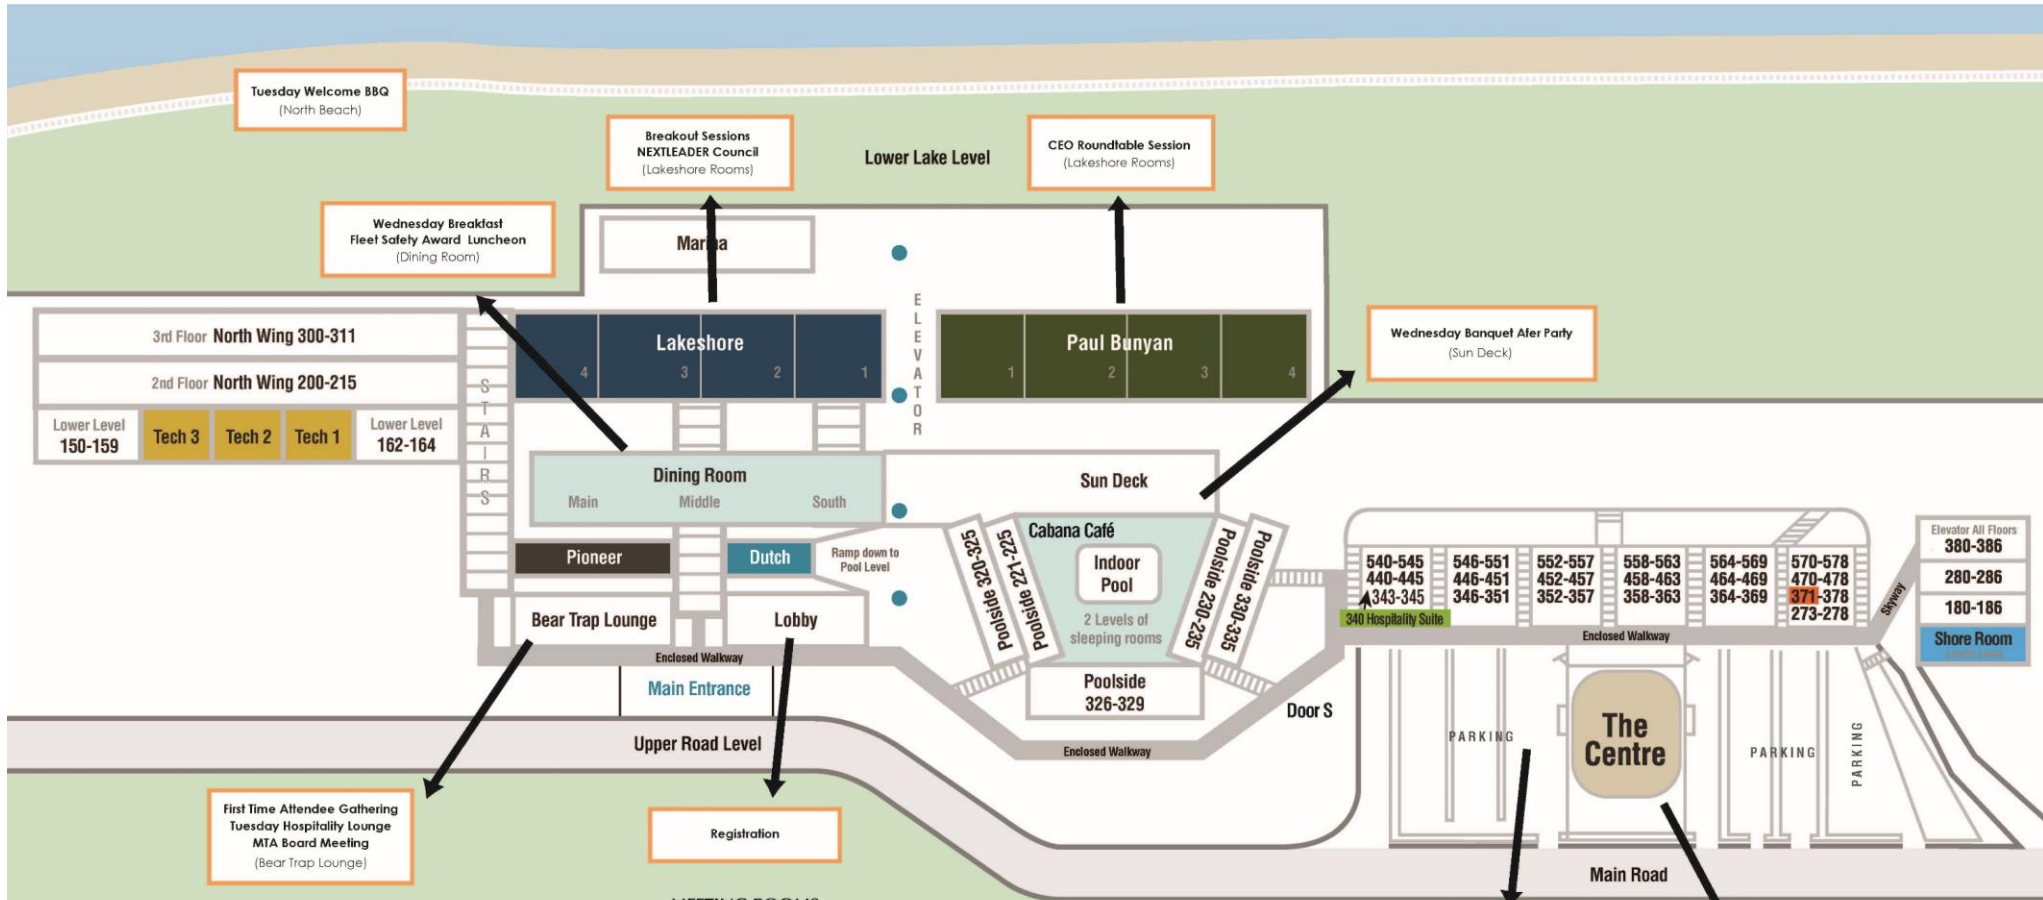

FIREWOOD

Call Ext. 8700 for delivery and instructions

LAUNDRY FACILITIES

- Poolside, by room 230
- Shoreline Suites, by room 280
- By beach cabin 651 (seasonal)

CRAGUN'S LEGACY COURSES

- Legacy Bar & Grille
- Two championship courses
- 9-hole reversible par 3 course with FootGolf
- Driving range with practice area
- Near room 200
- Pro shop

Directions: Turn left at Cragun's entrance onto CR 77. Drive approximately 1 mile and turn left onto CR 70. The Legacy entrance will be on your right.

CRAGUN'S

RESORT ON GULL LAKE

1-800-CRAGUNS (1-800-272-4867)
LOCAL: 218-825-2700 • CRAGUNS.com

MTA Annual Conference

Events Map

CRAGUN'S
RESORT ON GULL LAKE
1-800-CRAGUNS (1-800-272-4867)
LOCAL: 218-825-2700 · CRAGUNS.com

MEETING ROOMS

- **Lakeshore** One level below dining room
- **Paul Bunyan** One level below indoor pool
- **Pioneer** Halfway down dining room stairs, on right
- **Dutch** Halfway down dining room stairs, on left, OR halfway down ramp toward pool
- **Tech Center** One level below 200-211
Tech 1: By Room 162, enter door D or E
Tech 2: Under Rooms 204-207, enter door C or D
Tech 3: Under Rooms 200-203, enter door B or C
- **Shore Room** At base of Shoreline Suite building, outdoor patio overlooking lake
- **Hospitality Room 340**
- **Hospitality Room 371**
- **The Centre**

Truck Expo
Wednesday Cocktail Hour
(Parking Lot)

LOCATED AT THE CRAGUN'S LEGACY COURSES:

- Audubon Room
- Pavilion
- Legacy Bar & Grille

Tuesday Welcome Party & Expo
Wednesday General Sessions
Wednesday Evening Banquet
Thursday Breakfast
Member Meeting
Closing Session
(Sports Centre)