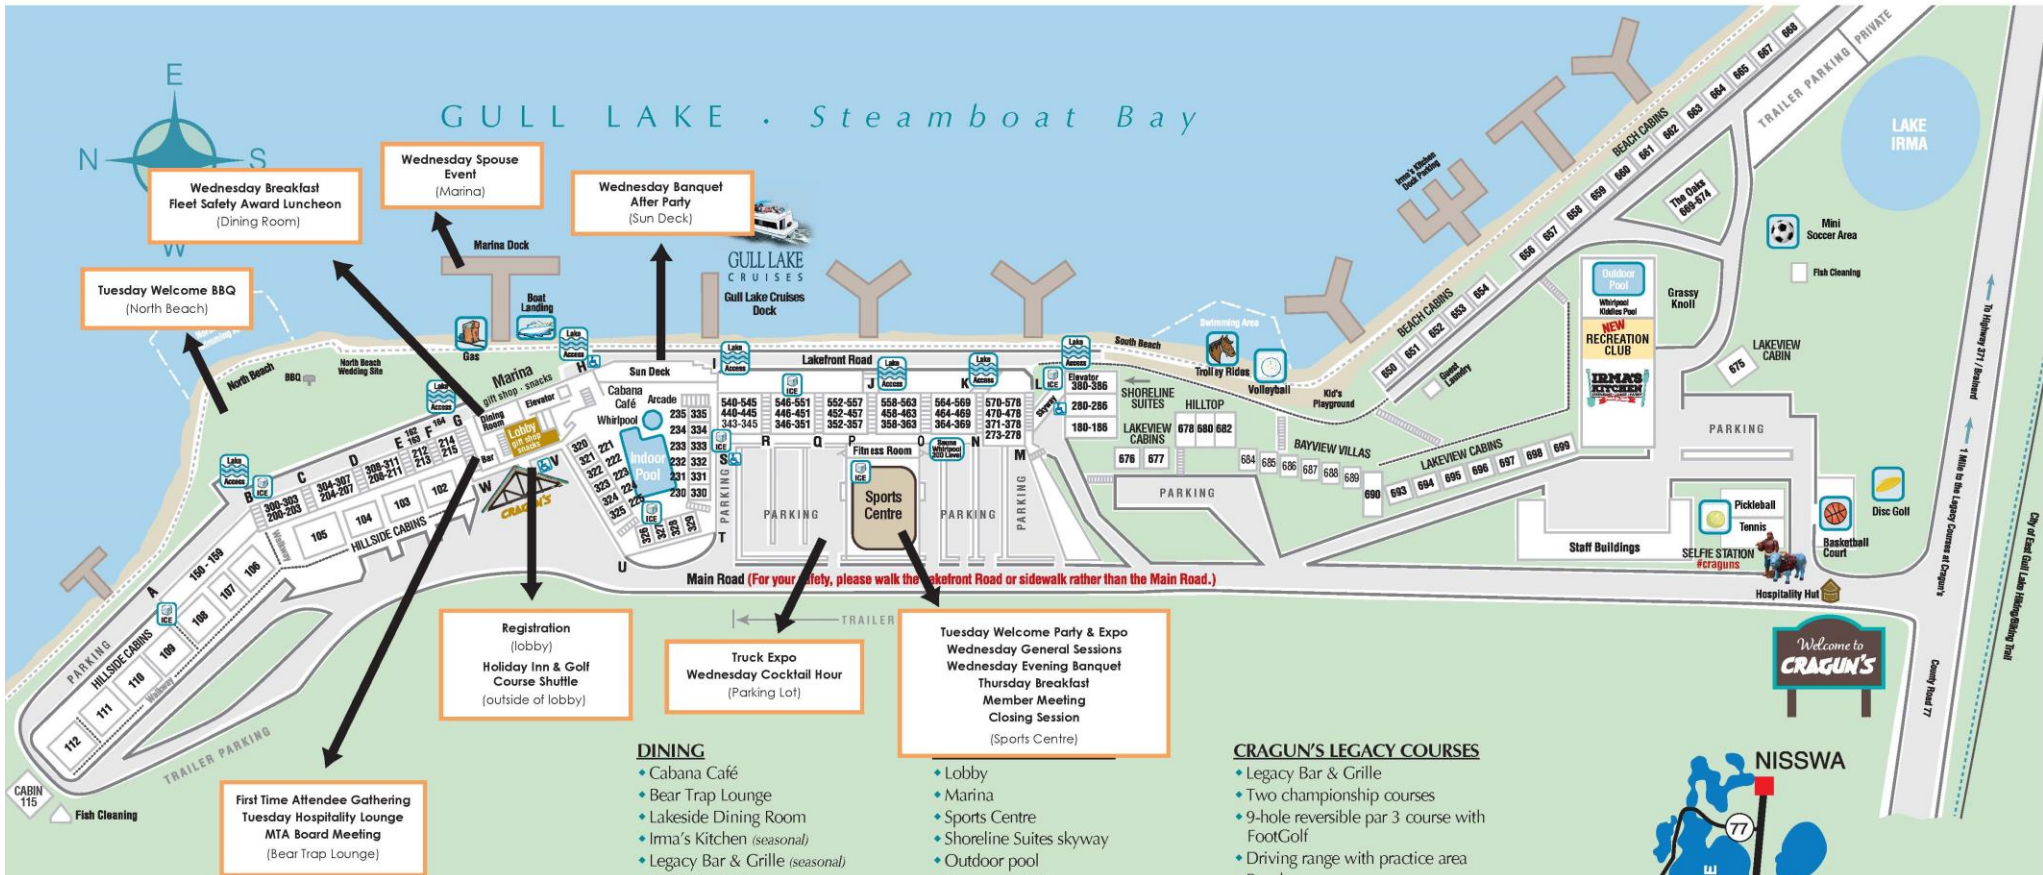

MTA Annual Conference

Events Map

DINING

- Cabana Café
- Bear Trap Lounge
- Lakeside Dining Room
- Imma's Kitchen (seasonal)
- Legacy Bar & Grille (seasonal)
- Gull Lake Cruises (seasonal)

ICE MACHINES

- Near room 150
- Near room 200
- Near room 212
- Poolside, near room 225
- Near Hospitality Room 340
- Near room 545
- Sports Centre entrance
- Shoreline Suites skyway
- Shoreline Suites basement

- Lobby
- Marina
- Sports Centre
- Shoreline Suites skyway
- Outdoor pool
- Near room 200
- Poolside, near room 225
- Near Hospitality Room 340
- Near room 545

VENDING MACHINES

- Shoreline Suites skyway

Directions: Turn left at Cragun's entrance onto CR 77. Drive approximately 1 mile and turn left onto CR 70. The Legacy entrance will be on your right.

CRAGUN'S

RESORT ON GULL LAKE

1-800-CRAGUNS (1-800-272-4867)
LOCAL: 218-825-2700 • CRAGUNS.com

Truck Expo
Wednesday Cocktail Hour
(Parking Lot)

LOCATED AT THE CRAGUN'S LEGACY COURSES:

- Audubon Room
- Pavilion
- Legacy Bar & Grille

Tuesday Welcome Party & Expo
Wednesday General Sessions
Wednesday Evening Banquet
Thursday Breakfast
Member Meeting
Closing Session
(Sports Centre)